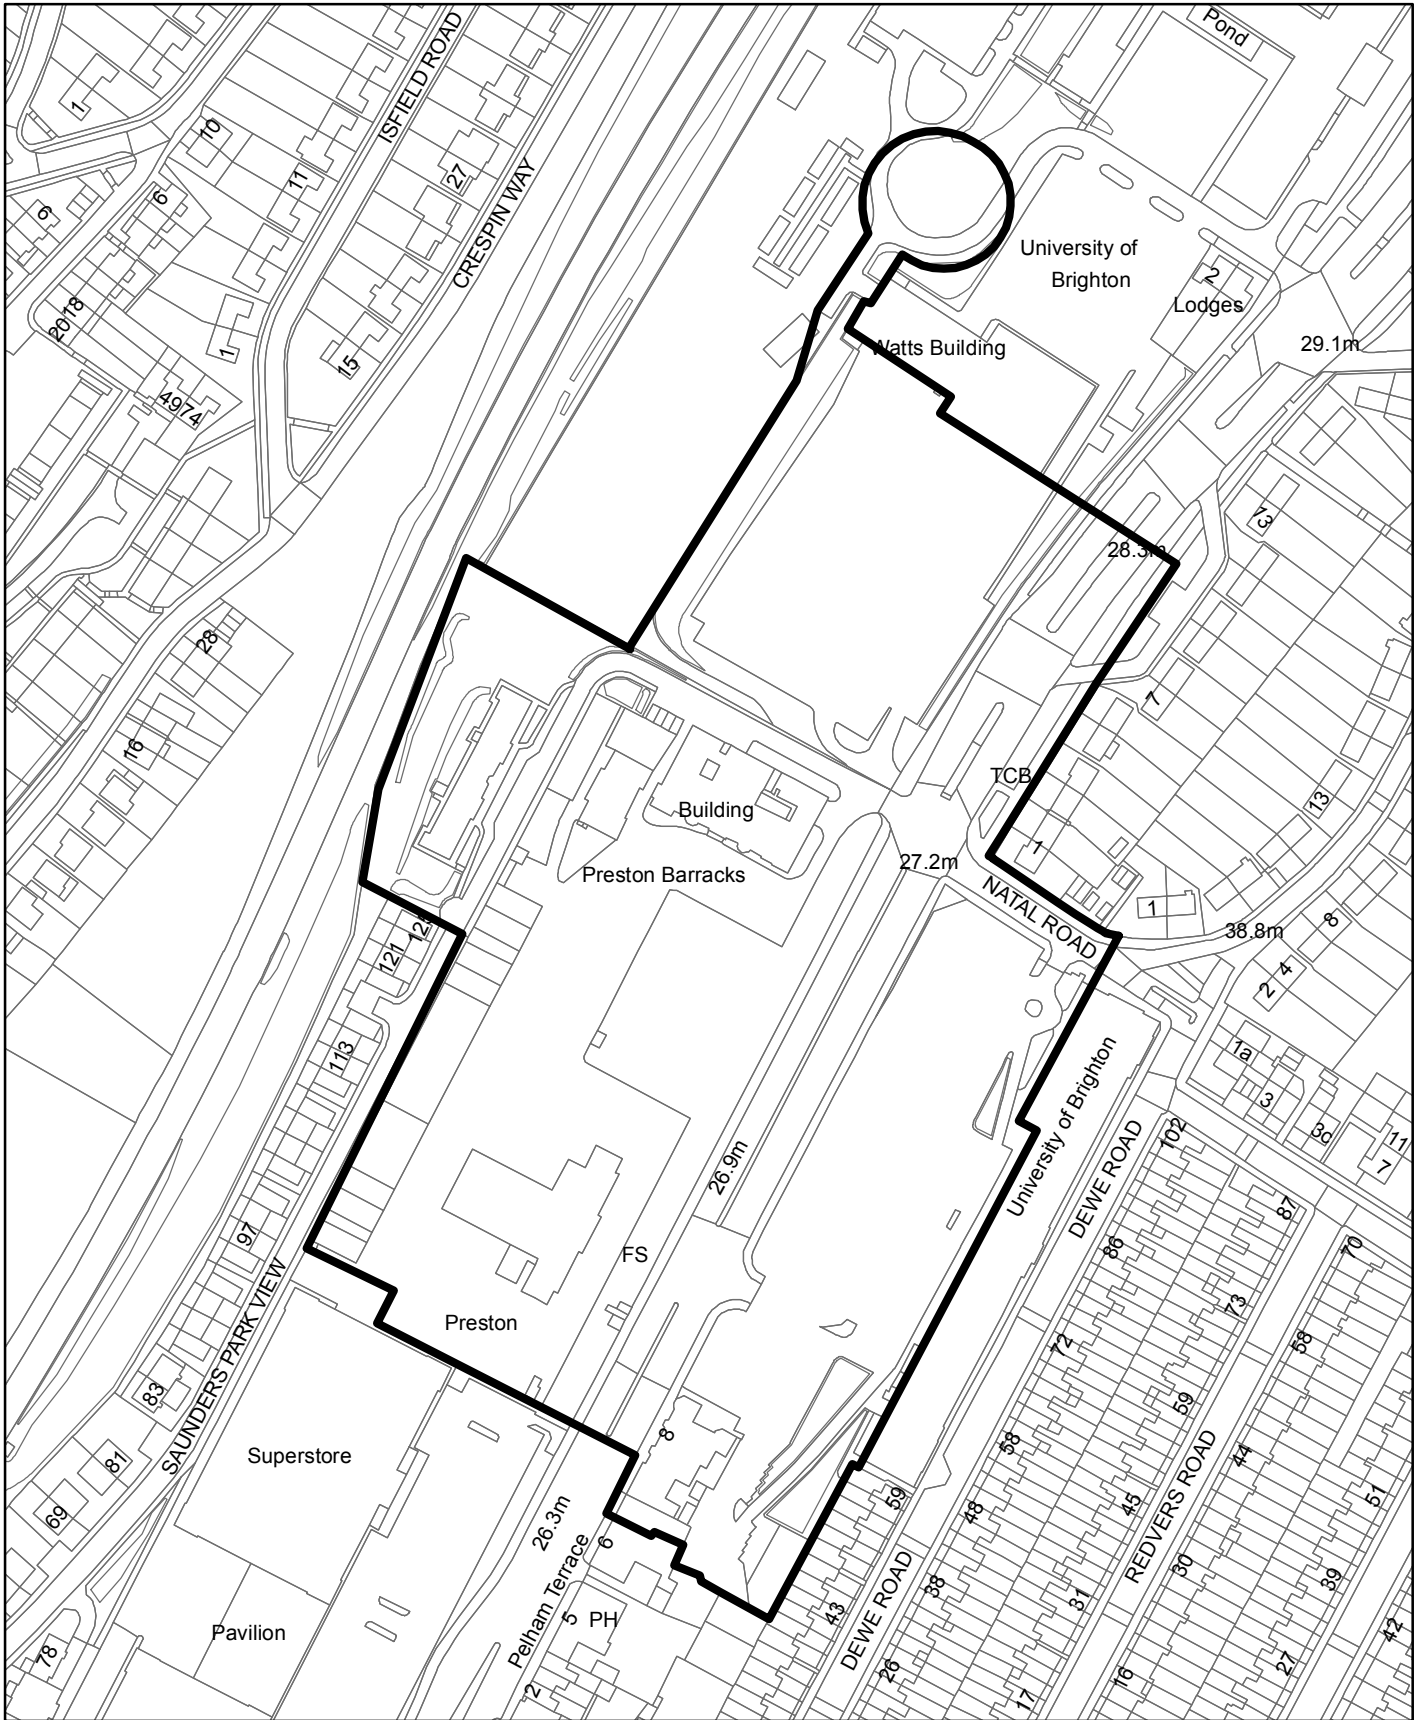

BH2017/00492 Preston Barracks, Mithras House, Watt Building Lewes Road, Brighton

**Brighton & Hove
City Council**

Scale: 1:2,200